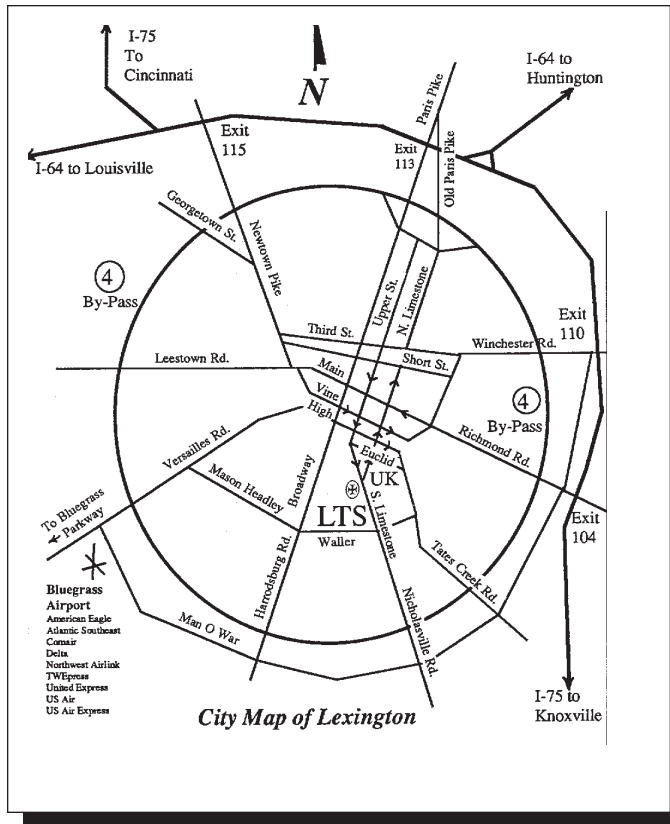

DIRECTIONS TO LTS

Lexington Theological Seminary is located at 631 South Limestone Street across the street from the University of Kentucky's College of Law and Memorial Hall.

FROM THE NORTH AND WEST, follow I-75 or I-64 to Exit 115 (Newtown Pike). Turn right onto Newtown Pike and go south to Main Street. Turn left onto Main and drive approximately six blocks and turn right onto South Upper Street, which becomes South Limestone Street. Go south on Upper (Limestone) for six blocks and the Seminary will be on the right.

FROM THE EAST, follow I-64/I-75 to Exit 113 (Broadway/US-27). Go south 3.3 miles to Maxwell Street, turn left and go east to South Upper. Turn right (south) onto South Upper, which becomes South Limestone Street, and go 0.7 miles and the Seminary will be on the right.

FROM THE SOUTH, follow I-75 to Exit 104 (Athens/Boonesboro). Exit and turn left. Continue approximately 8.3 miles into the business district and turn left onto South Upper, which becomes South Limestone Street. Go 0.8 miles and the Seminary will be on the right.